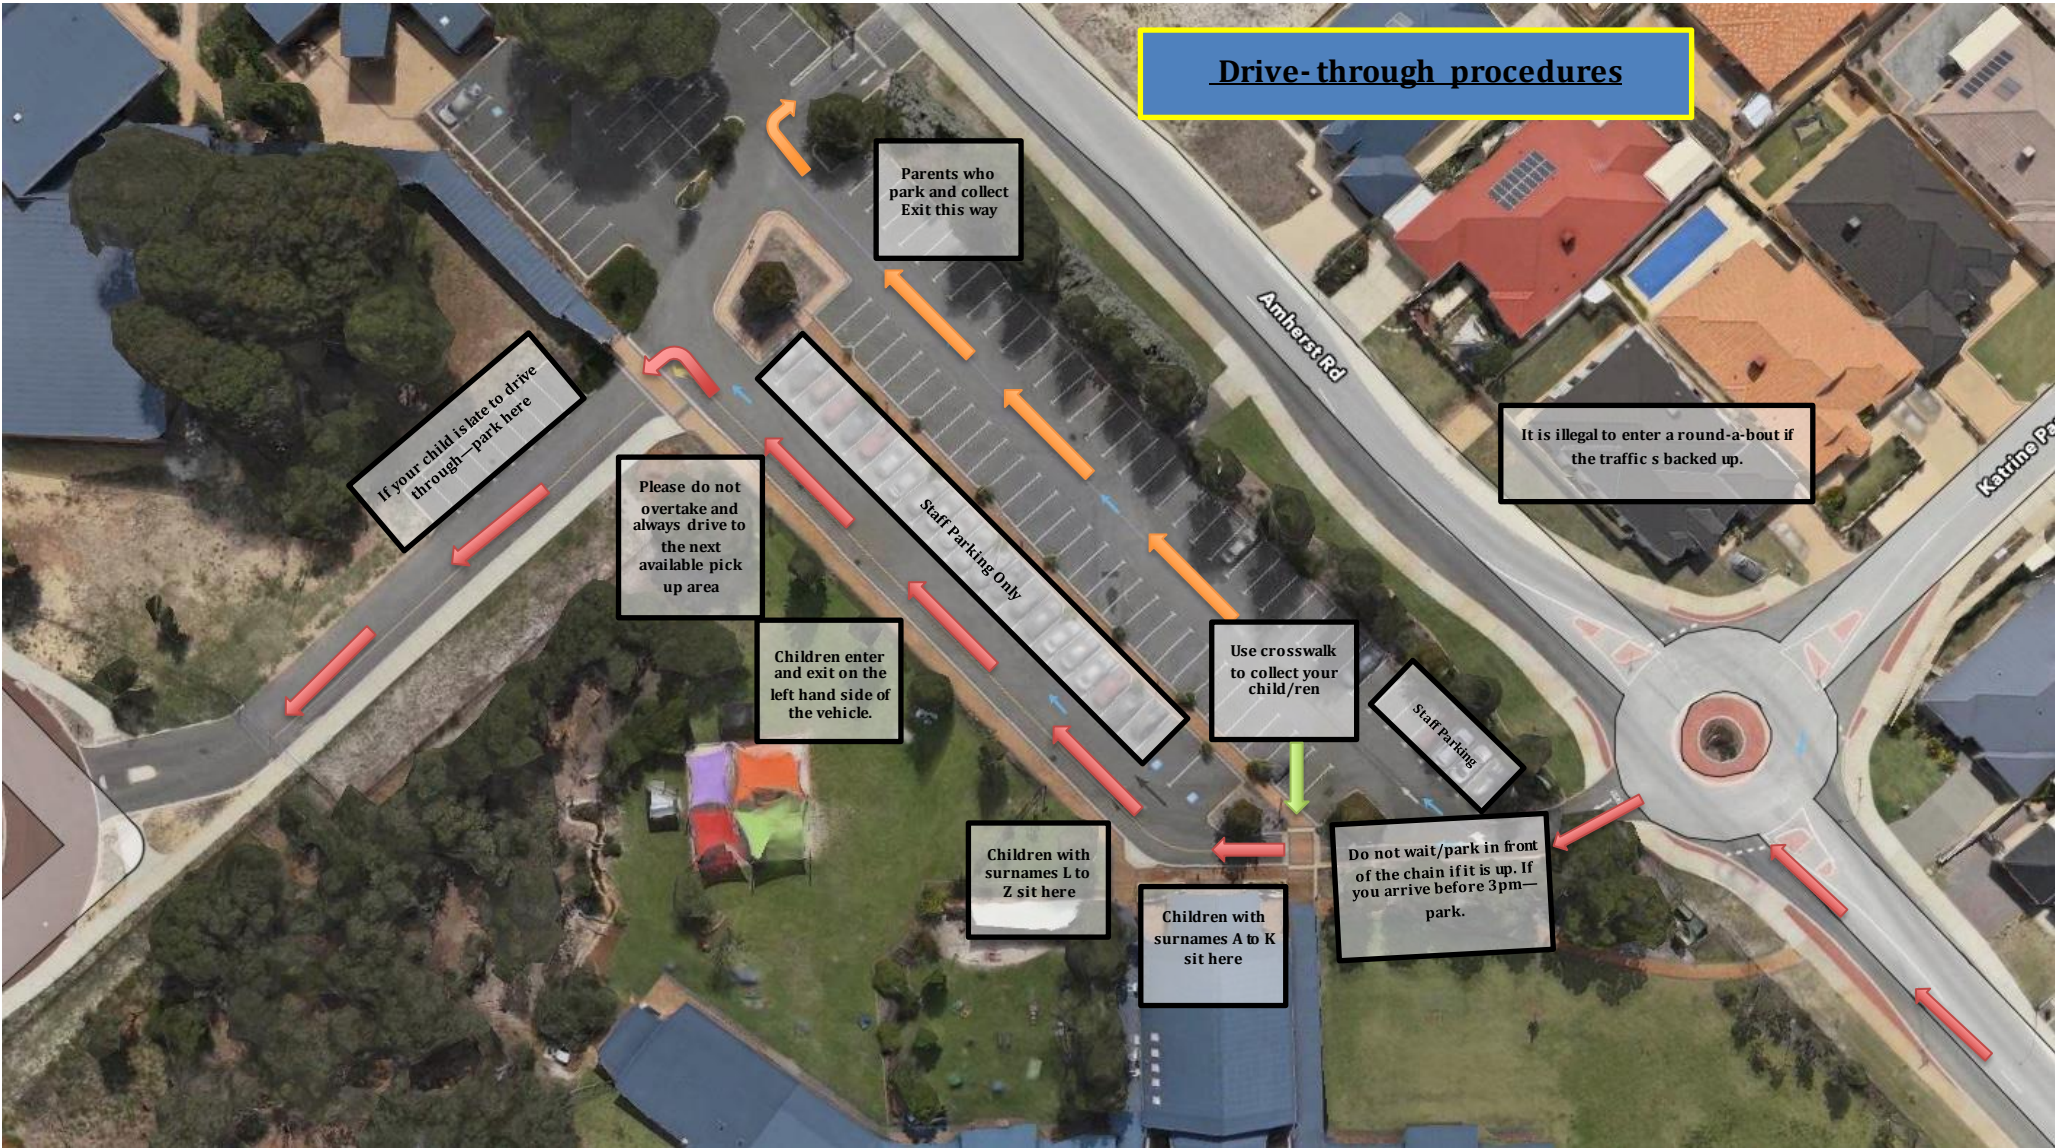

St Emilie's Catholic Primary School

Drive-through procedures

Back Gate procedures

On Anchorage Loop please park so the footpath can be used by families.

Children remain seated until parent/guardian arrives

Please do not use the back gate as a drop off area in the morning or pick up area in the afternoon